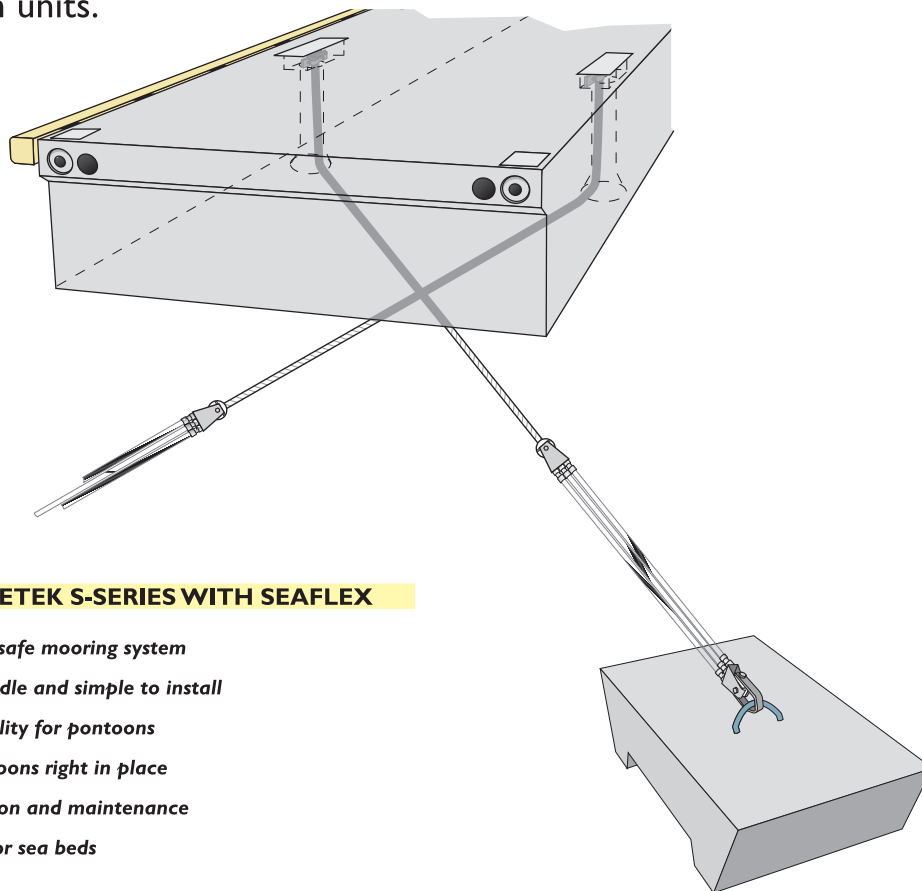

MARINETEK

S-SERIES PONTOONS

The **S-series Pontoons** have a unique anchoring system, which has been developed closely with Seaflex Ab of Sweden. The design is perfect for the use of the SEAFLEX mooring system and solves many problems in marina design and installation. The structure is available for all the Marinetek marina pontoon units.

MARINETEK S-SERIES WITH SEAFLEX

- *Strong and safe mooring system*
- *Easy to handle and simple to install*
- *Better stability for pontoons*
- *Keeps pontoons right in place*
- *Low corrosion and maintenance*
- *No affect for sea beds*